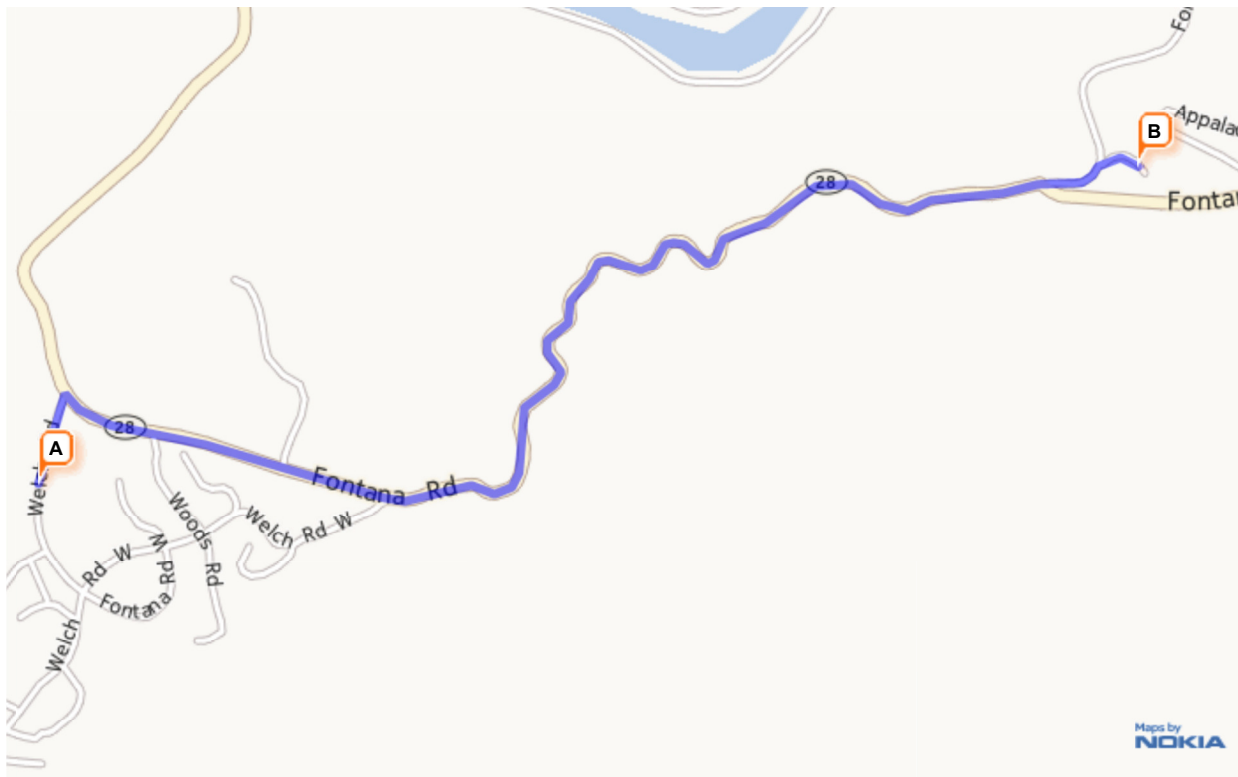

A 131 Welch Rd, Fontana Dam, NC 28733

B 35.44169580881606,-83.79830360412597, Fontana Dam, NC 28733

Total Distance: **2 miles** — Total Time: **3 mins**

A 131 Welch Rd, Fontana Dam, NC 28733

1. Head toward **Fontana Rd (NC-28)** on **Welch Rd**. Go for **0.1 mi**.
2. Turn **right** onto **Fontana Rd (NC-28)**. Go for **1.7 mi**.
3. Continue on **Fontana Dam Rd**. Go for **482 ft**.
4. Bear **right**. Go for **328 ft**.
5. Arrive at your destination. **The trip takes 2.0 mi and 3 mins.**

B