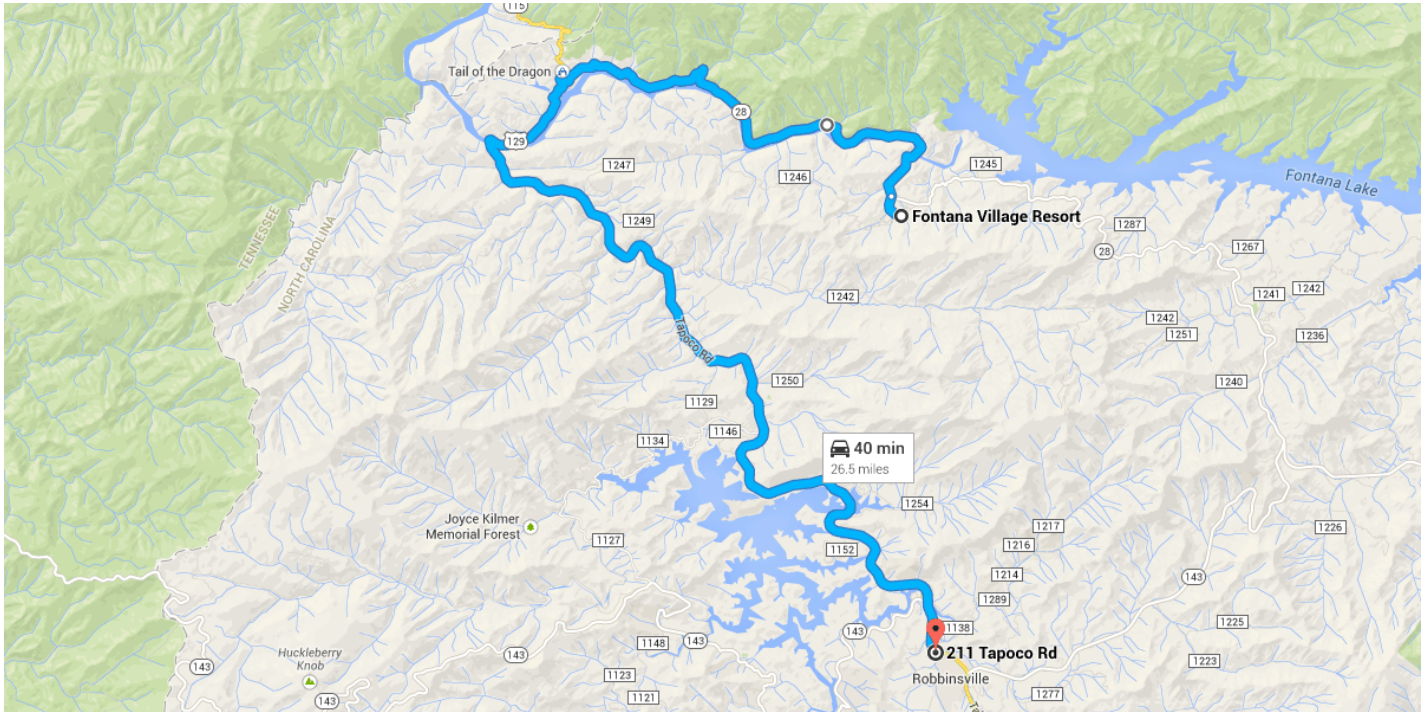

Directions from Fontana Village Resort to 211 Tapoco Rd

○ Fontana Village Resort
50 Fontana Road, Robbinsville, NC 28771

- ↑ 1. Head **southwest** on **Fontana Rd** toward **Welch Rd** 0.4 mi
- ↩ 2. Turn **left** onto **NC-28 N** 8.9 mi
- ↩ 3. Turn **left** onto **US-129 S**
📘 Destination will be on the right 17.2 mi

⊙ 211 Tapoco Rd
Robbinsville, NC 28771

These directions are for planning purposes only. You may find that construction projects, traffic, weather, or other events may cause conditions to differ from the map results, and you should plan your route accordingly. You must obey all signs or notices regarding your route.