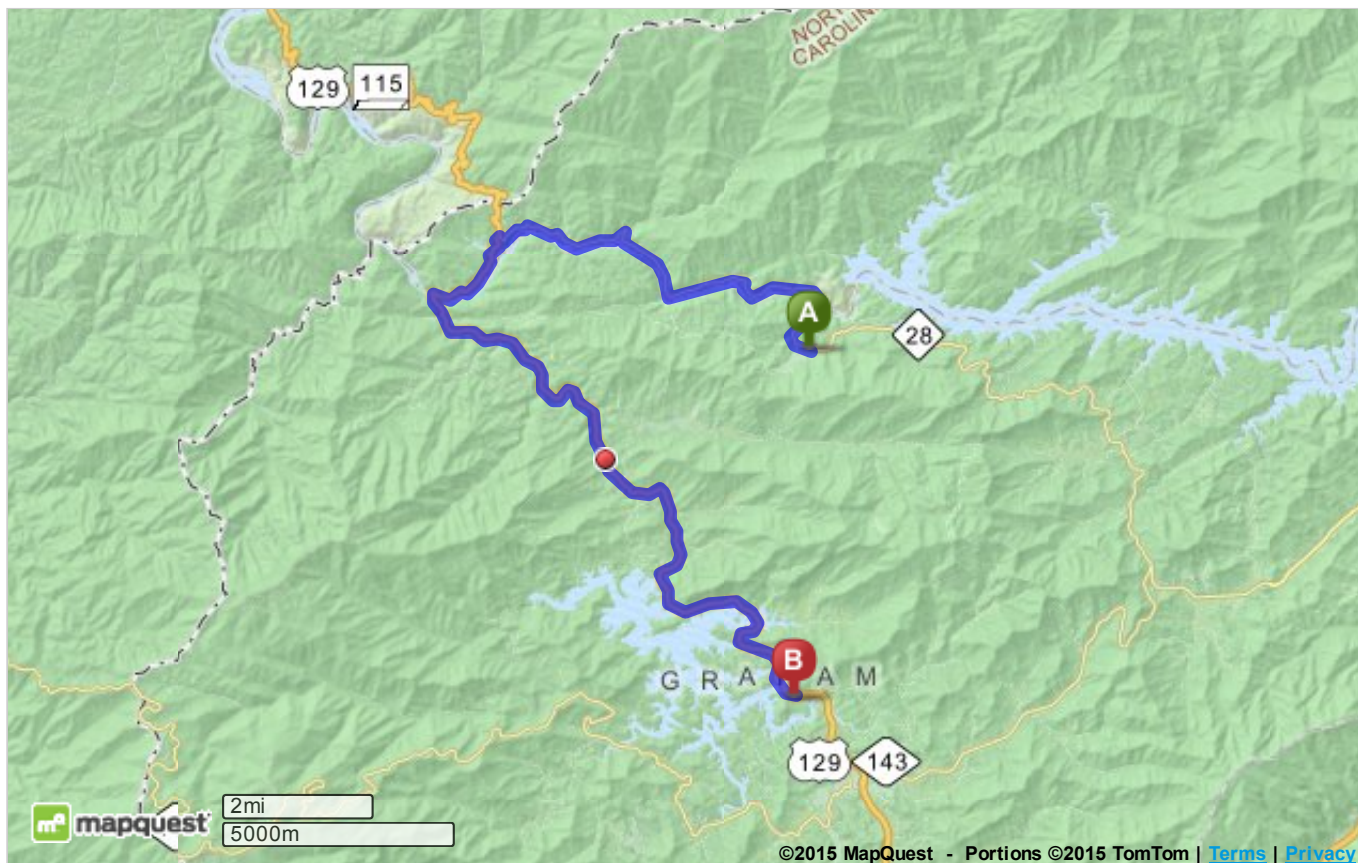

Trip to:

Tapoco Lodge Resort 14981 Tapoco Rd

Robbinsville, NC 28771
(828) 498-2325
24.70 miles / 36 minutes

Notes

Fontana Village to Tapoco Lodge

Fontana Village, NC

Download
Free App

1. Start out going **west** on **NC-28 / Fontana Rd** toward **Fairhaven Ct.**
Continue to follow **NC-28**. [Map](#)

6.4 Mi

6.4 Mi Total

2. Turn **left** to stay on **NC-28**. [Map](#)

2.9 Mi

9.2 Mi Total

3. Turn **left** onto **US-129 S / US Highway 129**. Continue to follow **US-129 S**. [Map](#)

15.5 Mi

24.7 Mi Total

4. **14981 TAPOCO RD**. [Map](#)

Your destination is just past Castlewood

If you reach Old Highway 129 you've gone about 0.4 miles too far

Tapoco Lodge Resort

14981 Tapoco Rd, Robbinsville, NC 28771
(828) 498-2325

Total Travel Estimate: **24.70 miles - about 36 minutes**

©2015 MapQuest, Inc. Use of directions and maps is subject to the MapQuest Terms of Use. We make no guarantee of the accuracy of their content, road conditions or route usability. You assume all risk of use. [View Terms of Use](#)