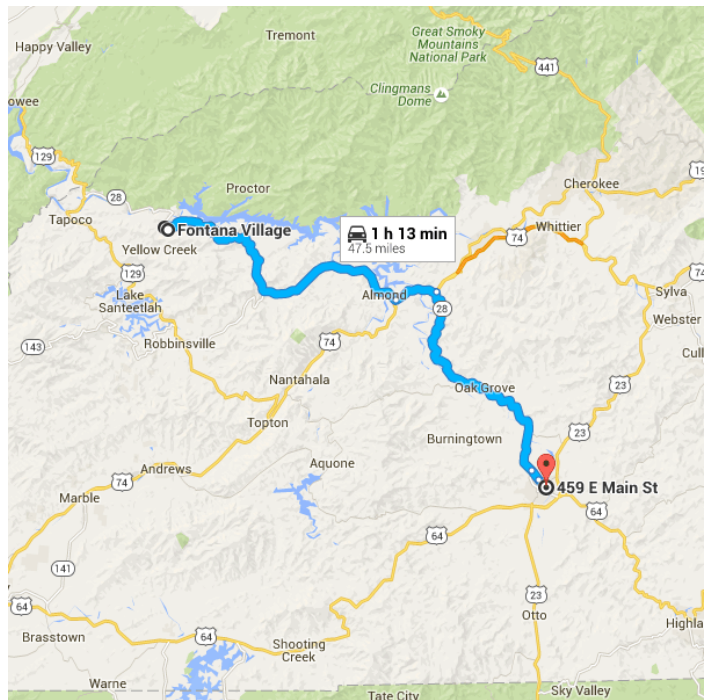

Map data ©2016 Google 2 mi

Fontana Village

300 Woods Road, Fontana Dam, NC 28733

Take Fontana Rd to NC-28 S

2 min (0.7 mi)

- ↑ 1. Head east on Woods Rd toward Welch Rd
0.2 mi
- ↶ 2. Turn left onto Welch Rd
0.2 mi
- ↷ 3. Turn right onto Fontana Rd
0.3 mi

Follow NC-28 S to E Main St in Franklin

1 h 12 min (46.9 mi)

- 4. Turn right onto NC-28 S

- ⬅ 5. Turn left onto US-19 N/US-74 E

- 6. Turn right onto NC-28 S

- ↑ 7. Continue straight onto Riverview St

- ↑ 8. Continue onto State Rd 1659

- ⬅ 9. Turn left onto E Main St
i Destination will be on the right

459 E Main St

Franklin, NC 28734

These directions are for planning purposes only. You may find that construction projects, traffic, weather, or other events may cause conditions to differ from the map results, and you should plan your route accordingly. You must obey all signs or notices regarding your route.