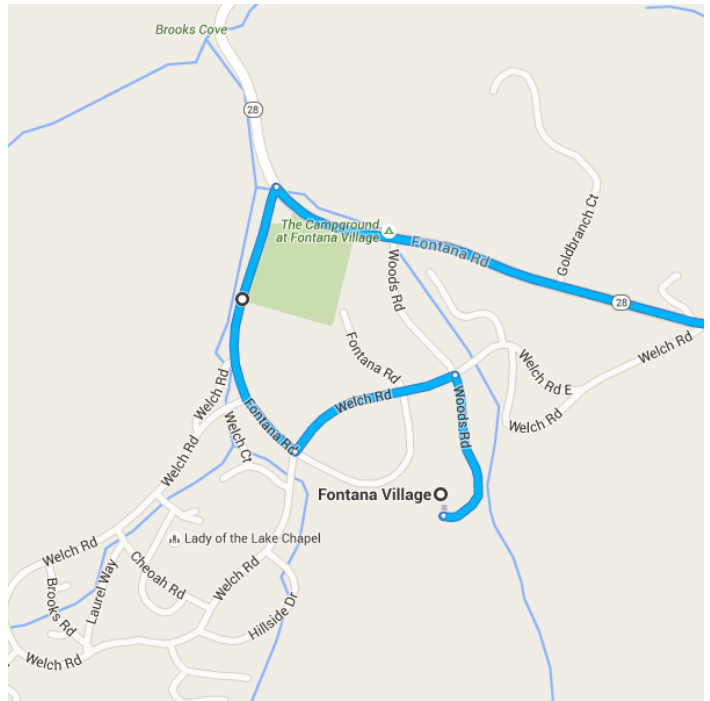

Map data ©2016 Google 2 mi

Fontana Village

300 Woods Road, Fontana Dam, NC 28733

Take Fontana Rd to NC-28 S

2 min (0.7 mi)

- ↑ 1. Head east on Woods Rd toward Welch Rd
0.2 mi
- ↶ 2. Turn left onto Welch Rd
0.2 mi
- ↷ 3. Turn right onto Fontana Rd
0.3 mi

Follow NC-28 S to E Main St in Franklin

1 h 12 min (46.9 mi)

- 4. Turn right onto NC-28 S

- ⬅ 5. Turn left onto US-19 N/US-74 E

- 6. Turn right onto NC-28 S

- ↑ 7. Continue straight onto Riverview St

- ↑ 8. Continue onto State Rd 1659

- ⬅ 9. Turn left onto E Main St
i Destination will be on the right

459 E Main St

Franklin, NC 28734

These directions are for planning purposes only. You may find that construction projects, traffic, weather, or other events may cause conditions to differ from the map results, and you should plan your route accordingly. You must obey all signs or notices regarding your route.